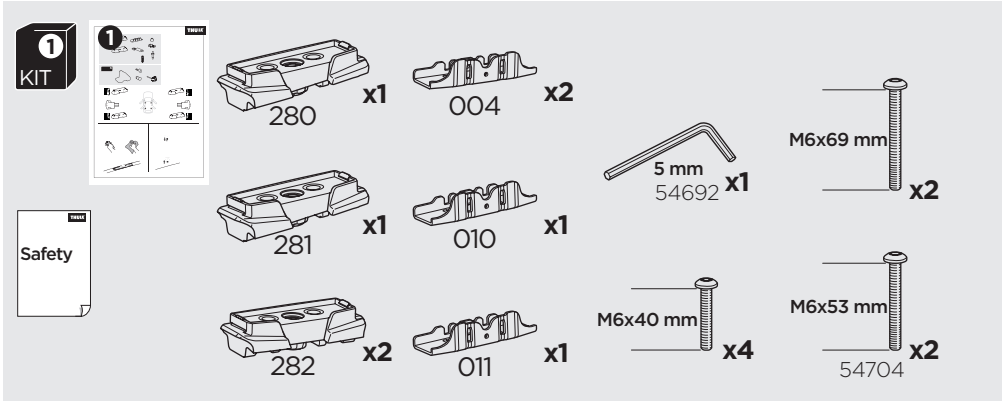

+ 10,5 kg = Max: 150 kg  
21,1 lbs / 330 lbs

Max 130 km/h  
80 Mph

80 km/h  
50 Mph

ISO 11154-E

**Bring your life**  
thule.com

This kit is only for vehicles with fixpoint mounting.

**i**

1