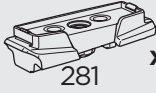

+ 10,5 kg = Max: 150 kg  
21,1 lbs / 330 lbs

Max 130 km/h  
80 Mph

80 km/h  
50 Mph

ISO 11154-E

**Bring your life**  
thule.com

This kit is only for vehicles with fixpoint mounting.

**i**

1

x1

x2

x2

x1

x1

5 mm  
54692

M6x69 mm

x2