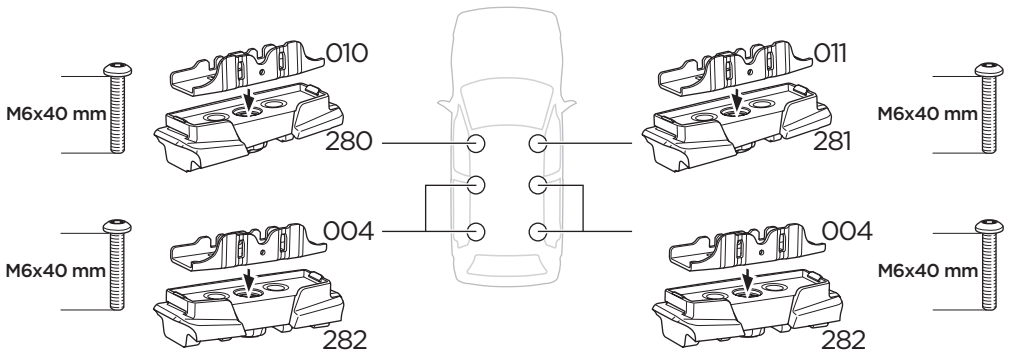

+ 10,5 kg = Max: 150 kg  
21,1 lbs / 330 lbs

Max 130 km/h  
80 Mph

80 km/h  
50 Mph

ISO 11154-E

**Bring your life**  
thule.com

This kit is only for vehicles with fixpoint mounting.

**i**

1